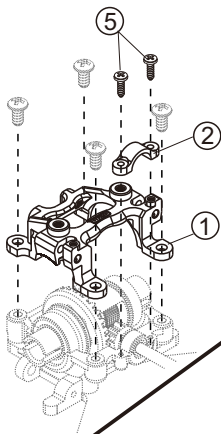

AMZ-OP027

AMZ Alum Upper Bulkhead Set

www.rcatomic.com

Package Included

1. Upper Bulkhead	x1
2. Bearing Holder	x1
3. M1.5x12 Pin	x2
4. M1.4x2.6 PM	x2
5. M1.2x4 PB	x2
6. M2x4 KM	x2
7. M2x4 PM	x2

Modify on 98mm W/B Setup

Remove a small part of the upper deck
(Both side)