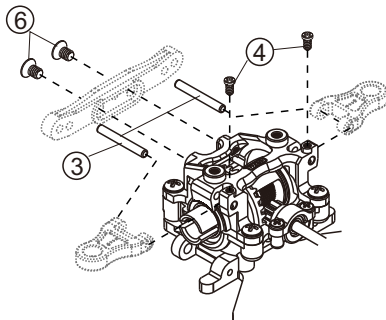

AMZ-OP027

AMZ Alum Upper Bulkhead Set

www.rcatomic.com

Package Included

1. Upper Bulkhead	x1
2. Bearing Holder	x1
3. M1.5x12 Pin	x2
4. M1.4x2.6 PM	x2
5. M1.2x4 PB	x2
6. M2x4 KM	x2
7. M2x4 PM	x2

Modify on 98mm W/B Setup

Remove a small part of the upper deck
(Both side)