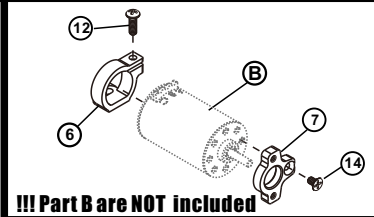

AR-287 Mini-Z R.I.S Motor Mount

www.rcatomic.com

Package Included

- | | |
|--|-----|
| 1. Motor mount (Main) | x 1 |
| 2. T-Plate Holder | x 1 |
| 3. Central shock / D.P.S post | x 1 |
| 4. Collar | x 1 |
| 5. Bushing | x 2 |
| 6. Motor Adaptor | x 1 |
| 7. Endbell Adaptor | x 1 |
| 8. Diffuser | x 1 |
| 9. Ride-Height Bushings (0) | x 2 |
| 10. Ride-Height Bushings (-0.5 / +0.5) | x 2 |
| 11. 2x4pm | x 6 |
| 12. 2x6pm | x 4 |
| 13. 2X2.5pm | x 2 |
| 14. 2X4km | x 1 |