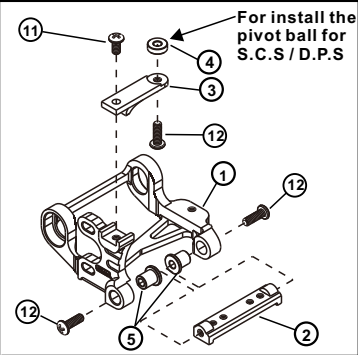

AR-287 Mini-Z R.I.S Motor Mount

www.rcatomic.com

Package Included

- | | |
|--|-----|
| 1. Motor mount (Main) | x 1 |
| 2. T-Plate Holder | x 1 |
| 3. Central shock / D.P.S post | x 1 |
| 4. Collar | x 1 |
| 5. Bushing | x 2 |
| 6. Motor Adaptor | x 1 |
| 7. Endbell Adaptor | x 1 |
| 8. Diffuser | x 1 |
| 9. Ride-Height Bushings (0) | x 2 |
| 10. Ride-Height Bushings (-0.5 / +0.5) | x 2 |
| 11. 2x4pm | x 6 |
| 12. 2x6pm | x 4 |
| 13. 2X2.5pm | x 2 |
| 14. 2X4km | x 1 |