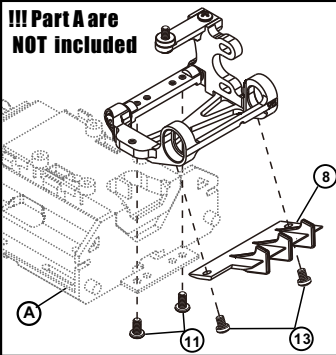

AR-287 Mini-Z R.I.S Motor Mount

www.rcatomic.com

Package Included

- | | |
|--|-----|
| 1. Motor mount (Main) | x 1 |
| 2. T-Plate Holder | x 1 |
| 3. Central shock / D.P.S post | x 1 |
| 4. Collar | x 1 |
| 5. Bushing | x 2 |
| 6. Motor Adaptor | x 1 |
| 7. Endbell Adaptor | x 1 |
| 8. Diffuser | x 1 |
| 9. Ride-Height Bushings (0) | x 2 |
| 10. Ride-Height Bushings (-0.5 / +0.5) | x 2 |
| 11. 2x4pm | x 6 |
| 12. 2x6pm | x 4 |
| 13. 2X2.5pm | x 2 |
| 14. 2X4km | x 1 |