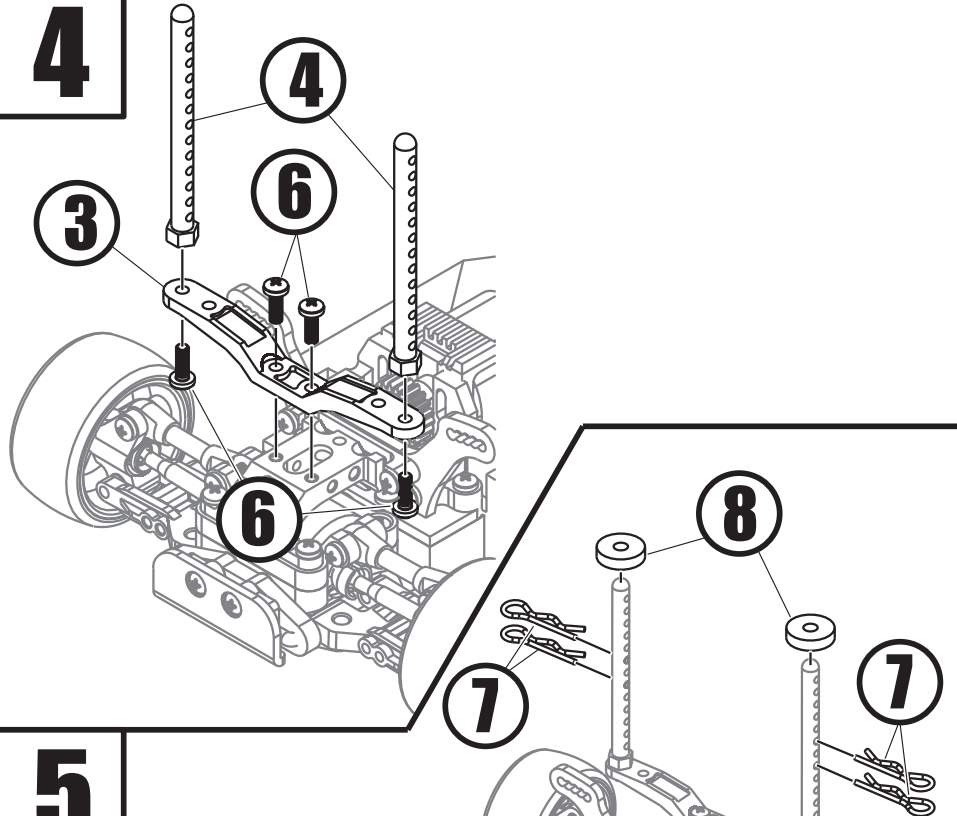

1

4

2

5

3

!!!Part a, b are Not Included

Package Included

1. Front Bumper	x1
2. Roll Bar Mount	x1
3. Body Post Mount	x1
4. Body Post (F/R)	x4
5. M2x6 KM Screw	x6
6. M2x6 PM Screw	x4
7. Body Clip (Ø1.0mm)	x8
8. Foam Spacer	x4