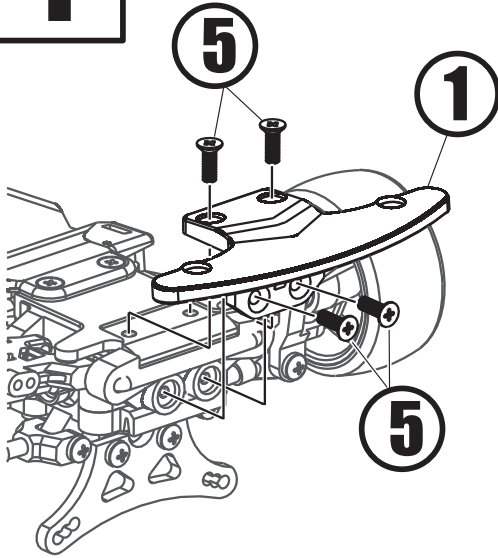

1

4

2

5

3

!!!Part a, b are Not Included

Package Included

1. Front Bumper	x1
2. Roll Bar Mount	x1
3. Body Post Mount	x1
4. Body Post (F/R)	x4
5. M2x6 KM Screw	x6
6. M2x6 PM Screw	x4
7. Body Clip (Ø1.0mm)	x8
8. Foam Spacer	x4