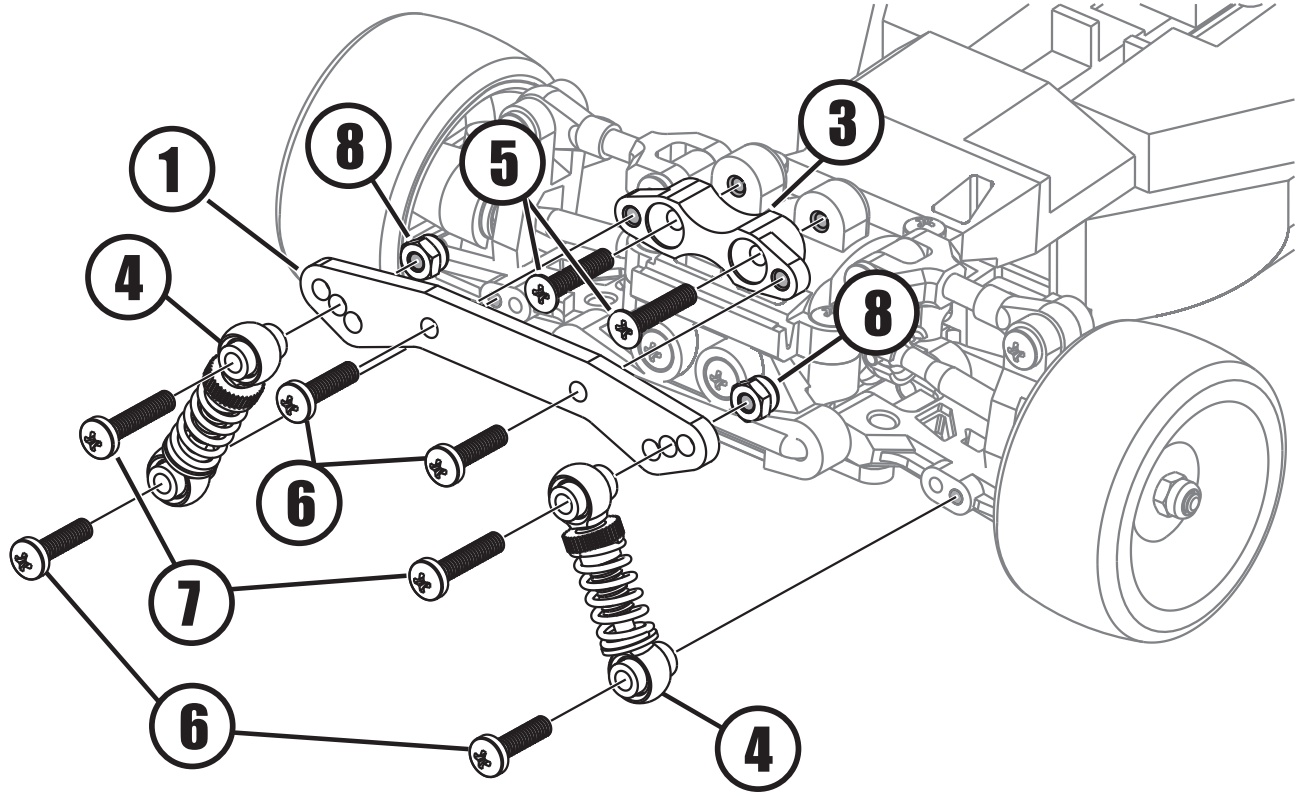

KMB011

Mini-Z Buggy On-Road Oil Shock Set (For Conversion Kit)

1

L=R

2

L=R

**!!!Part a is
Not Included**

Package Included

1. Front Shock Tower	x1	7. M2x10 PM Screw	x4
2. Rear Shock Tower	x1	8. M2 Lock Nut	x4
3. Front Tower Stand	x1		
4. Shock Set	x4		
5. M2x10 KM Screw	x2		
6. M2x8 PB Screw	x6		