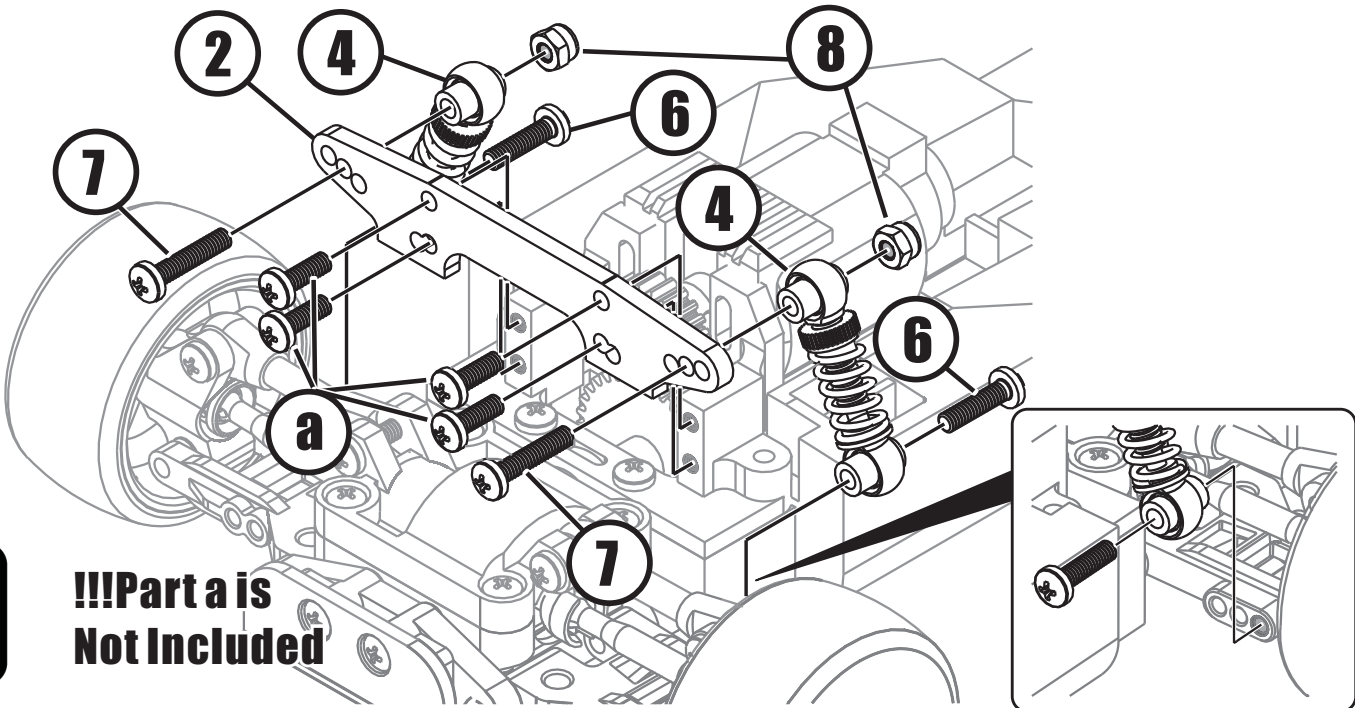

KMB011

Mini-Z Buggy On-Road Oil Shock Set (For Conversion Kit)

1

L=R

2

L=R

**!!!Part a is
Not Included**

Package Included

1. Front Shock Tower	x1	7. M2x10 PM Screw	x4
2. Rear Shock Tower	x1	8. M2 Lock Nut	x4
3. Front Tower Stand	x1		
4. Shock Set	x4		
5. M2x10 KM Screw	x2		
6. M2x8 PB Screw	x6		