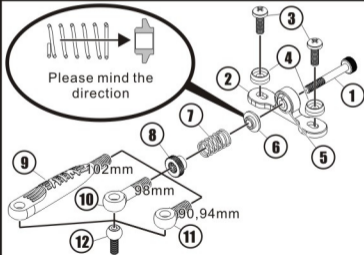

AR-181-V2 Adjustable Central Shock Set Ver.II (for MR-015/02/03)

www.rcatomic.com

Package Included

1. Central Adjusting Screw	x 1
2. Central Shock Mount	x 1
3. M2x6 Screw	x 2
4. Screw Collar	x 2
5. Central Corelation Ball	x 1
6. Spring Fixing Button	x 1
7. Spring (Silver)	x 1
Spring (Golden)	x 1
Spring (Black)	x 1
8. Spring Pressure Adjusting Nut	x 1
9. 102mm Ball Joint	x 1
10. 98mm Ball Joint	x 1
11. 90,94mm Ball Joint	x 1
12. Ball Head (Steel)	x 1