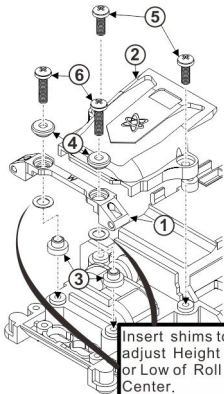

## MR-03 Adjustable Roll Center Front Brace

[www.rcatomic.com](http://www.rcatomic.com)

### Package Included:

- |                     |     |
|---------------------|-----|
| 1. Alu. Front Mount | x 1 |
| 2. Servo Gear Cover | x 1 |
| 3. Alu. Collar      | x 2 |
| 4. Delrin Collar    | x 3 |
| 5. M2 x 6 Screw     | x 2 |
| 6. M2 x 8 Screw     | x 2 |