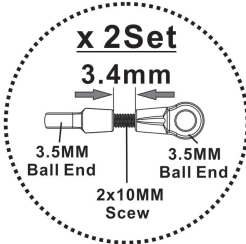

BAG4 15

- X2
  F/H Self-tapping Screw 1.5x4mm
- X2
  ESC Post
- X2
  F/H Self-tapping Screw 2x4mm
- X4
  B/H Self-tapping Screw 2x4mm

BAG5 16

- X1
  F/H Self-tapping Screw 1.5x6mm
- X2
  B/H Self-tapping Screw 2x4mm
- X1
  M1x3mm O-ring
- X2
  3.5mm Ball Connector
- X2
  2x10mm Scw

16