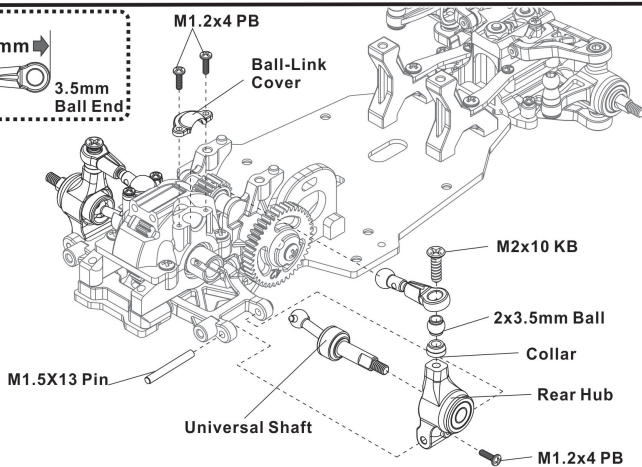

Rear Shock

A

Spring

B

x 2Set

11

4mm Ball Connector

M2x6 KB

Spring Adjustment Clip

Rear Shock Tower

4mm Ball Connector