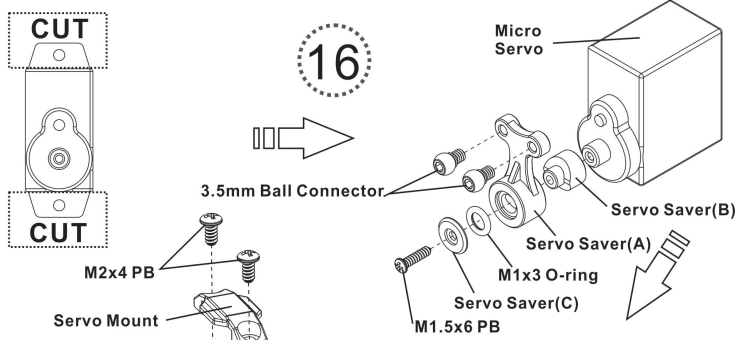

BAG4 15

- X2
  F/H Self-tapping Screw 1.5x4mm
- X2
  ESC Post
- X2
  F/H Self-tapping Screw 2x4mm
- X4
  B/H Self-tapping Screw 2x4mm

BAG5 16

- X1
  F/H Self-tapping Screw 1.5x6mm
- X2
  B/H Self-tapping Screw 2x4mm
- X1
  M1x3mm O-ring
- X2
  3.5mm Ball Connector
- X2
  2x10mm Scw

16