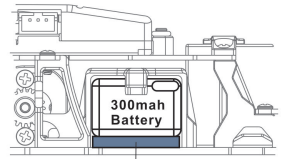

*Not Included

Protect Plate

M2x8 KB

EVA Tape

EVA Tape