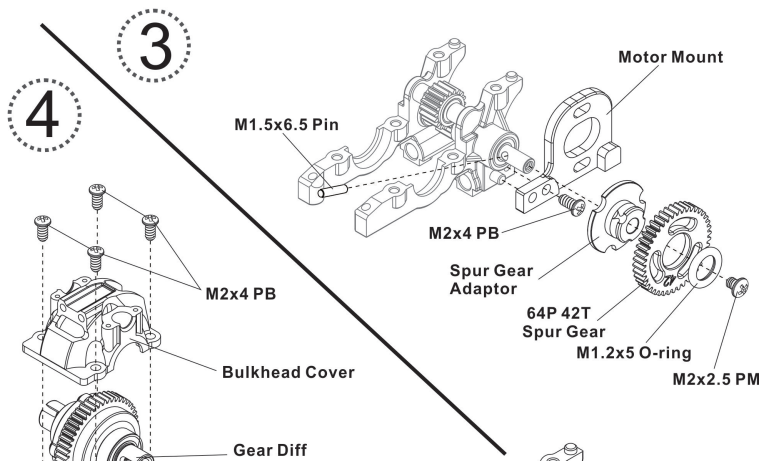

1/27 AMZ Touring Car Assembly Kit Set

AMZ

MICRO 2WD

Installation Manual

<http://www.rcatomic.com>

1

BAG 1 1

- X2
F/H Self-tapping Screw 1.2 x 6mm
- X4
F/H Self-tapping Screw 1.2 x 4mm

BAG 1 2

- X1
M1.5X4.6 Pin
- X1
M1.98x12 Pin
- X2
Ball Bearing 2x5x2mm
- X2
Ball Bearing 3x6x2.5mm
- X1
3x4.2x4mm Collar
- X1
Button Head Screw 2x2.5mm

BAG 1 3

- X1
M1.5X6.5 Pin
- X1
M1.2x5 O-ring
- X1
B/H Self-tapping Screw 2x4mm
- X1
Button Head Screw 2x2.5mm

BAG 1 4

- X4
B/H Self-tapping Screw 2x4mm

5

BAG2 5

-  **X2**
F/H Self-tapping Screw 1.2x4mm
-  **X2**
F/H Self-tapping Screw 2x4mm
-  **X2**
F/H Self-tapping Screw 2x8mm
-  **X1**
Flat Head Screw 2x4mm

BAG2 6