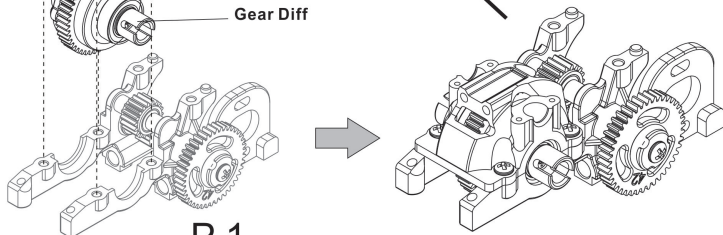

1/27 AMZ Touring Car Assembly Kit Set

AMZ

MICRO 2WD

Installation Manual

<http://www.rcatomic.com>

1

BAG 1 1

- X2
F/H Self-tapping Screw 1.2 x 6mm
- X4
F/H Self-tapping Screw 1.2 x 4mm

BAG 1 2

- X1
M1.5X4.6 Pin
- X1
M1.98x12 Pin
- X2
Ball Bearing 2x5x2mm
- X2
Ball Bearing 3x6x2.5mm
- X1
3x4.2x4mm Collar
- X1
Button Head Screw 2x2.5mm

BAG 1 3

- X1
M1.5X6.5 Pin
- X1
M1.2x5 O-ring
- X1
B/H Self-tapping Screw 2x4mm
- X1
Button Head Screw 2x2.5mm

BAG 1 4

- X4
B/H Self-tapping Screw 2x4mm

5

BAG2 5

-  **X2**
F/H Self-tapping Screw 1.2x4mm
-  **X2**
F/H Self-tapping Screw 2x4mm
-  **X2**
F/H Self-tapping Screw 2x8mm
-  **X1**
Flat Head Screw 2x4mm

BAG2 6

-  **X2**
F/H Self-tapping Screw 1.2x4mm
-  **X2**
4mm Ball Connector
-  **X2**
M1.5x18 Pin

BAG2 7

-  **X4**
F/H Self-tapping Screw 1.2x4mm
-  **X2**
B/H Self-tapping Screw 2x4mm
-  **X4**
F/H Self-tapping Screw 2x4mm