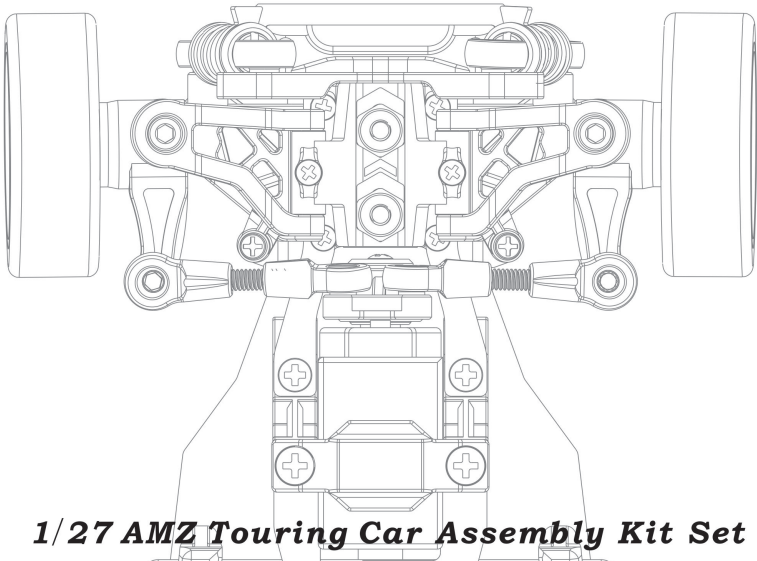

1/27 AMZ Touring Car Assembly Kit Set