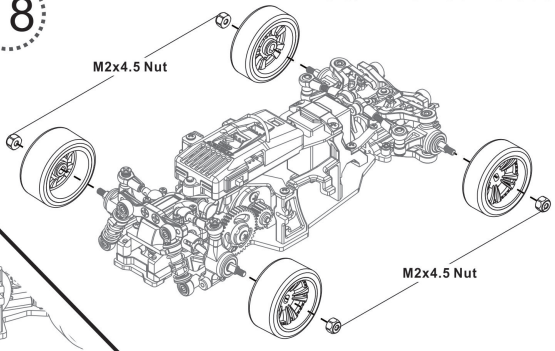

X2
F/H Self-tapping Screw 2x8mm

*Tire & Rims Not Included

18

M2x4.5 Nut

M2x4.5 Nut

19

*Not Included

Protect Plate