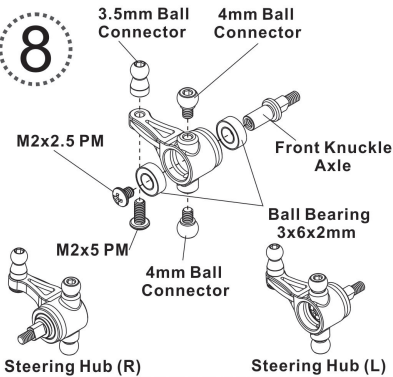

BAG 1 4

- X4
B/H Self-tapping Screw 2x4mm

5

BAG2 5

-  **X2**
F/H Self-tapping Screw 1.2x4mm
-  **X2**
F/H Self-tapping Screw 2x4mm
-  **X2**
F/H Self-tapping Screw 2x8mm
-  **X1**
Flat Head Screw 2x4mm

BAG2 6

-  **X2**
F/H Self-tapping Screw 1.2x4mm
-  **X2**
4mm Ball Connector
-  **X2**
M1.5x18 Pin

BAG2 7

-  **X4**
F/H Self-tapping Screw 1.2x4mm
-  **X2**
B/H Self-tapping Screw 2x4mm
-  **X4**
F/H Self-tapping Screw 2x4mm

BAG3 8

-  **X2**
Button Head Screw 2x2.5mm
-  **X2**
Button Head Screw 2x5mm
-  **X2**
3.5mm Ball Connector
-  **X4**
4mm Ball Connector
-  **X8**
Ball Bearing 3x6x2mm

8

9

BAG3

9

 **X2**
F/H Self-tapping Screw 1.2 x 3mm

 **X2**
Flat Head Screw 2x18mm

 **X2**
M2X4.5 Nut

 **X2**
M1.5x12 Pin

BAG3

10

 **X6**
F/H Self-tapping Screw 1.2 x 4mm

 **X2**
F/H Self-tapping Screw 2x10mm

 **X2**
2x4x2mm Collar