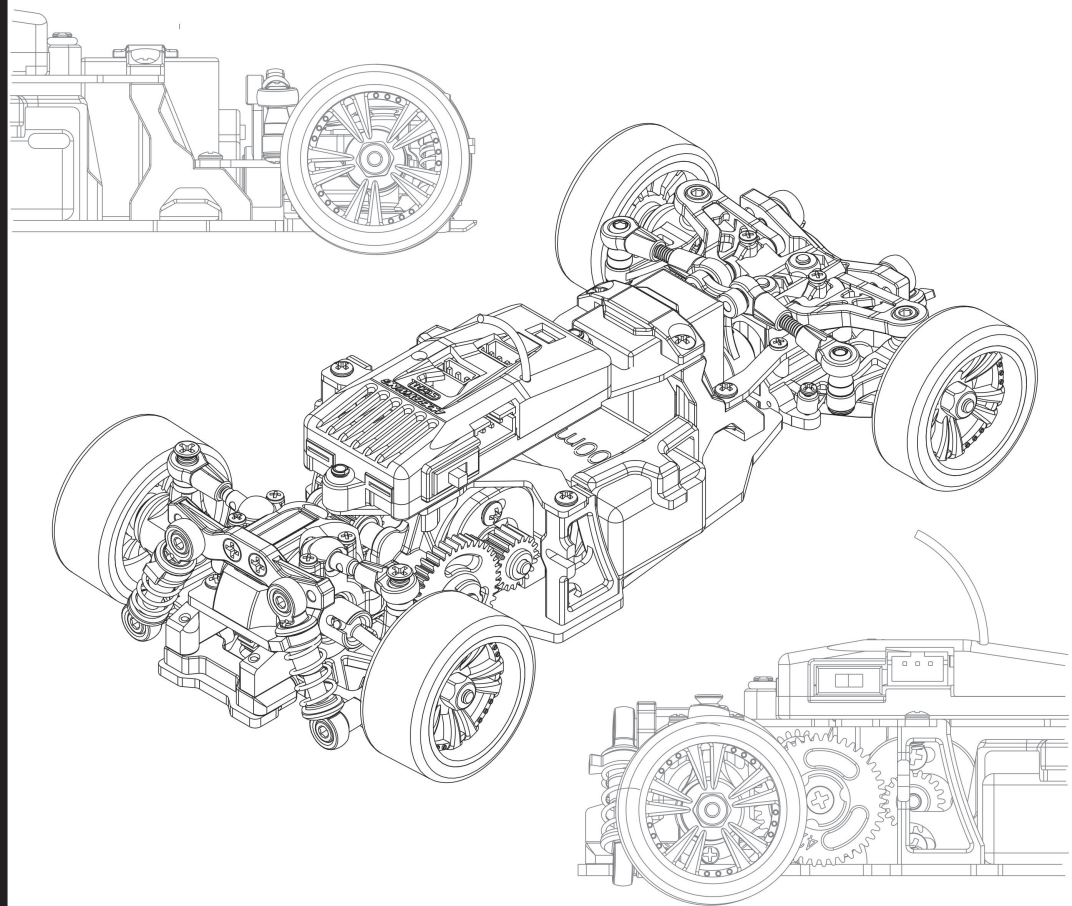

1/27 AMZ Touring Car Assembly Kit Set

AMZ

MICRO 2WD

Installation Manual

<http://www.rcatomic.com>

1

BAG 1 1

- X2
F/H Self-tapping Screw 1.2 x 6mm
- X4
F/H Self-tapping Screw 1.2 x 4mm