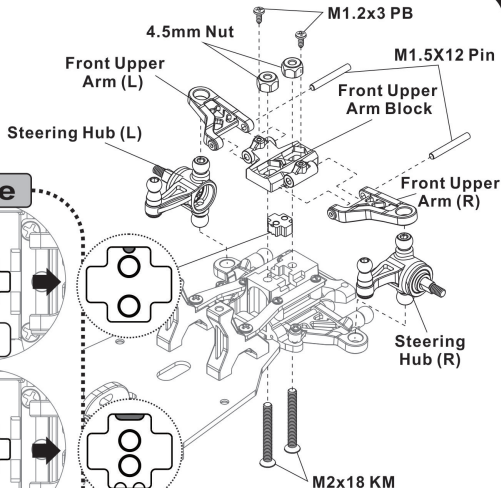

BAG3 8

-  **X2**
Button Head Screw 2x2.5mm
-  **X2**
Button Head Screw 2x5mm
-  **X2**
3.5mm Ball Connector
-  **X4**
4mm Ball Connector
-  **X8**
Ball Bearing 3x6x2mm

8

9

BAG3

9

 **X2**
F/H Self-tapping Screw 1.2 x 3mm

 **X2**
Flat Head Screw 2x18mm

 **X2**
M2X4.5 Nut

 **X2**
M1.5x12 Pin

BAG3

10

 **X6**
F/H Self-tapping Screw 1.2 x 4mm

 **X2**
F/H Self-tapping Screw 2x10mm

 **X2**
2x4x2mm Collar

 **X2**
M1.5x13 Pin

 **X2**
2x3mm Ball

 **X2**
4mm Ball-Link

BAG4

11

 **X2**
F/H Self-tapping Screw 2x6mm

 **X4**
4mm Ball Connector

Caster Stage

M2x6 KB

Spring Adjustment Clip

Rear Shock Tower

4mm Ball Connector

12

BAG4

12

  X2
F/H Self-tapping Screw 2x6mm