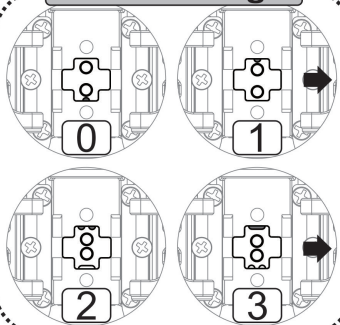

 **X2**
Flat Head Screw 2x18mm

 **X2**
M2X4.5 Nut

 **X2**
M1.5x12 Pin

BAG3

10

 **X6**
F/H Self-tapping Screw 1.2 x 4mm

 **X2**
F/H Self-tapping Screw 2x10mm

 **X2**
2x4x2mm Collar

 **X2**
M1.5x13 Pin

 **X2**
2x3mm Ball

 **X2**
4mm Ball-Link

BAG4

11

 **X2**
F/H Self-tapping Screw 2x6mm

 **X4**
4mm Ball Connector

Caster Stage