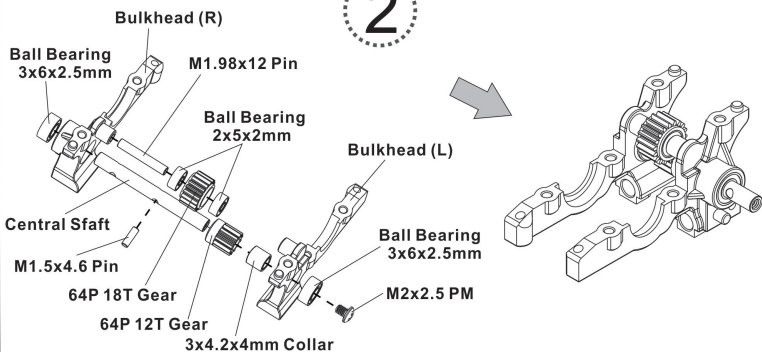

1/27 AMZ Touring Car Assembly Kit Set

AMZ

MICRO 2WD

Installation Manual

<http://www.rcatomic.com>

1

BAG 1 1

- X2
F/H Self-tapping Screw 1.2 x 6mm
- X4
F/H Self-tapping Screw 1.2 x 4mm

BAG 1 2

- X1
M1.5X4.6 Pin
- X1
M1.98x12 Pin
- X2
Ball Bearing 2x5x2mm
- X2
Ball Bearing 3x6x2.5mm
- X1
3x4.2x4mm Collar
- X1
Button Head Screw 2x2.5mm

BAG 1 3

- X1
M1.5X6.5 Pin
- X1
M1.2x5 O-ring
- X1
B/H Self-tapping Screw 2x4mm
- X1
Button Head Screw 2x2.5mm

BAG 1 4

- X4
B/H Self-tapping Screw 2x4mm

5

BAG2 5

-  **X2**
F/H Self-tapping Screw 1.2x4mm
-  **X2**
F/H Self-tapping Screw 2x4mm
-  **X2**
F/H Self-tapping Screw 2x8mm
-  **X1**
Flat Head Screw 2x4mm

BAG2 6

-  **X2**
F/H Self-tapping Screw 1.2x4mm
-  **X2**
4mm Ball Connector
-  **X2**
M1.5x18 Pin

BAG2 7

-  **X4**
F/H Self-tapping Screw 1.2x4mm
-  **X2**
B/H Self-tapping Screw 2x4mm
-  **X4**
F/H Self-tapping Screw 2x4mm