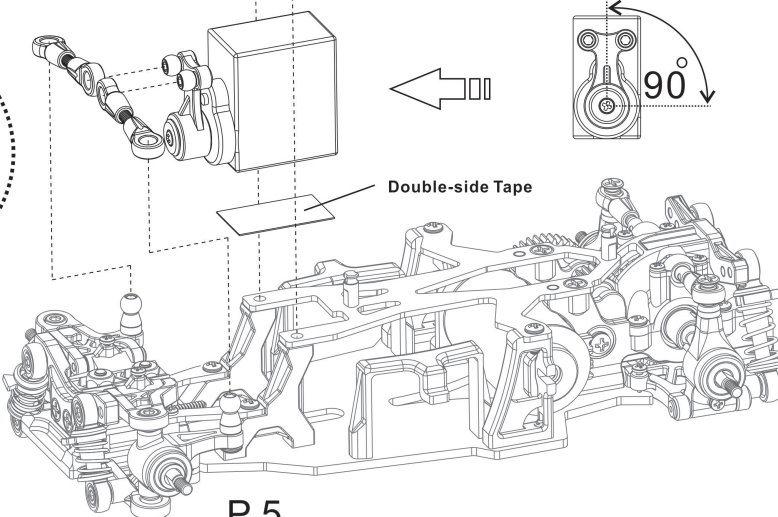

BAG4 15

- X2
  F/H Self-tapping Screw 1.5x4mm
- X2
  ESC Post
- X2
  F/H Self-tapping Screw 2x4mm
- X4
  B/H Self-tapping Screw 2x4mm

BAG5 16

- X1
  F/H Self-tapping Screw 1.5x6mm
- X2
  B/H Self-tapping Screw 2x4mm
- X1
  M1x3mm O-ring
- X2
  3.5mm Ball Connector
- X2
  2x10mm Scw

16