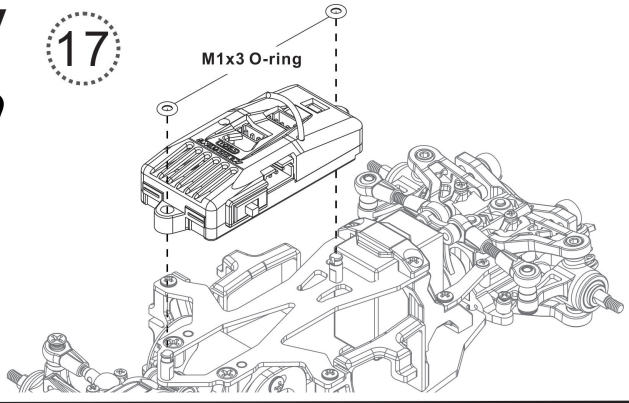

17

M1x3 O-ring