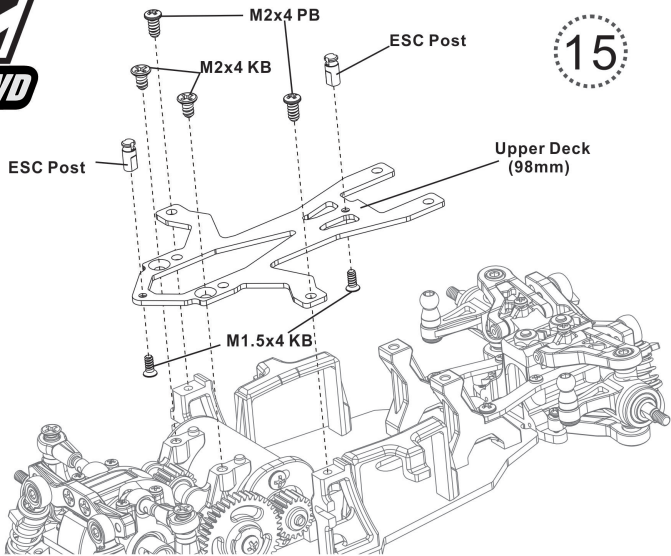

4mm Ball Connector

Spring Adjustment Clip

BAG4

13

  X4
F/H Self-tapping Screw 2x4mm

13

Battery Holder

M2x4 KB

BAG4 15

- X2
F/H Self-tapping Screw 1.5x4mm
- X2
ESC Post
- X2
F/H Self-tapping Screw 2x4mm
- X4
B/H Self-tapping Screw 2x4mm

BAG5 16

- X1
F/H Self-tapping Screw 1.5x6mm
- X2
B/H Self-tapping Screw 2x4mm
- X1
M1x3mm O-ring
- X2
3.5mm Ball Connector
- X2
2x10mm Scw