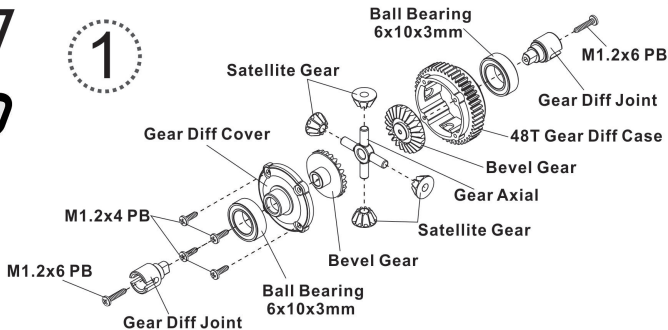

1/27 AMZ Touring Car Assembly Kit Set

AMZ

MICRO 2WD

Installation Manual

<http://www.rcatomic.com>

1

BAG 1 1

- X2
F/H Self-tapping Screw 1.2 x 6mm
- X4
F/H Self-tapping Screw 1.2 x 4mm

BAG 1 2

- X1
M1.5X4.6 Pin
- X1
M1.98x12 Pin
- X2
Ball Bearing 2x5x2mm
- X2
Ball Bearing 3x6x2.5mm
- X1
3x4.2x4mm Collar
- X1
Button Head Screw 2x2.5mm

BAG 1 3

- X1
M1.5X6.5 Pin
- X1
M1.2x5 O-ring
- X1
B/H Self-tapping Screw 2x4mm
- X1
Button Head Screw 2x2.5mm

BAG 1 4

- X4
B/H Self-tapping Screw 2x4mm

5

BAG2 5

-  **X2**
F/H Self-tapping Screw 1.2x4mm
-  **X2**
F/H Self-tapping Screw 2x4mm
-  **X2**
F/H Self-tapping Screw 2x8mm
-  **X1**
Flat Head Screw 2x4mm

BAG2 6