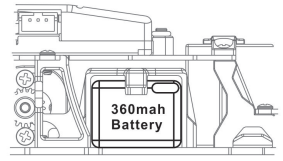

*Not Included

Protect Plate

M2x8 KB

EVA Tape

EVA Tape