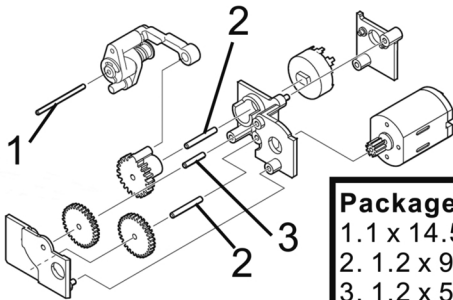

# AWD Servo & Saver Pin Set

## Package include:

- 1. 1.1 x 14.5mm pin x 1
- 2. 1.2 x 9 mm pin x 2
- 3. 1.2 x 5.8 mm pin x 1